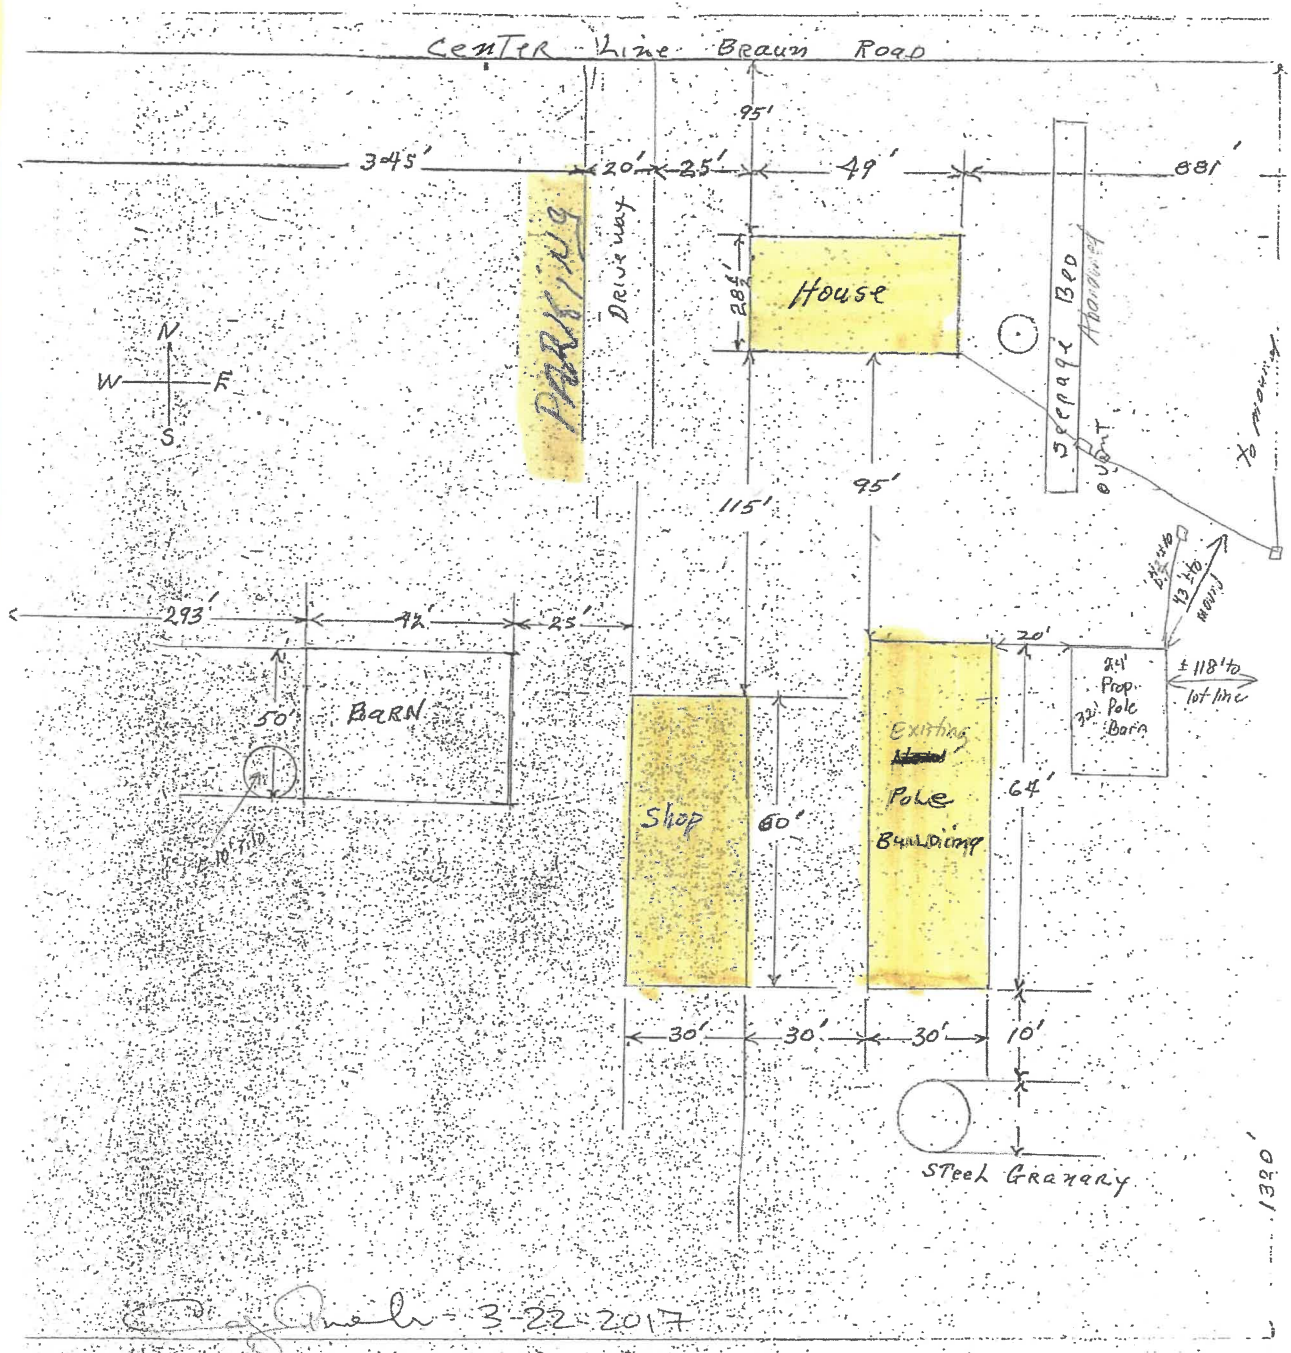

HIGHLIGHTED AREAS
USED FOR BUSINESS

Earl C. Petersen - 3-22-2017

EARL C. PETERSEN'S FARM IN TOWN OF YORKVILLE
14601 Braun Road Section 36

Sturtevant, Wis 53147
40 Acres

42 x 50 = 2100
30 x 66 = 1980
30 x 64 = 1920
12 = 117
16 = 79

RECEIVED
JAN 28 2025
RACINE COUNTY