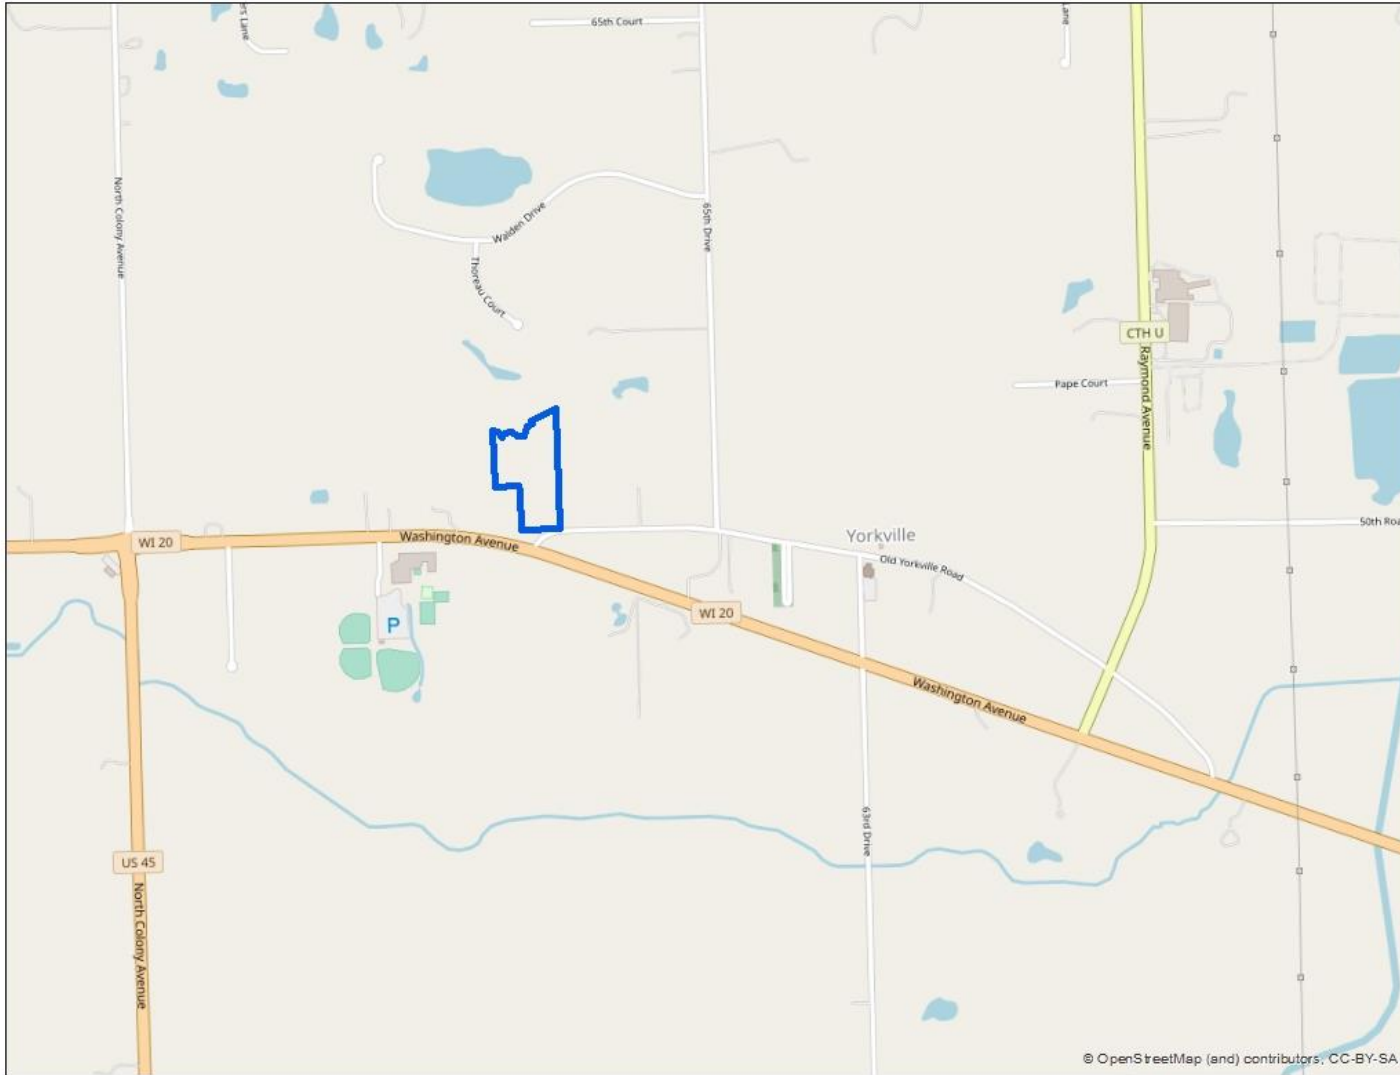

Rachel Rank, Owner

Site Address: 18320 Old Yorkville Road

**A-2 Conditional Use to construct a 30'x60' creamery addition to an existing barn for a dairy product business known as "Silo View Creamery"**

Location Map

SEC 5 – T3N – R21E

Village of Yorkville

Rachel Rank, Owner

Site Address: 18320 Old Yorkville Road

A-2 Conditional Use to construct a 30'x60' creamery addition to an existing barn for a dairy product business known as "Silo View Creamery"

2020 Aerial

SEC 5 - T3N - R21E

Village of Yorkville

Rachel Rank, Owner

Site Address: 18320 Old Yorkville Road

**A-2 Conditional Use to construct a 30'x60' creamery addition to an existing barn for a dairy product business known as "Silo View Creamery"**

## Zoning Map

SEC 5 – T3N – R21E

Village of Yorkville