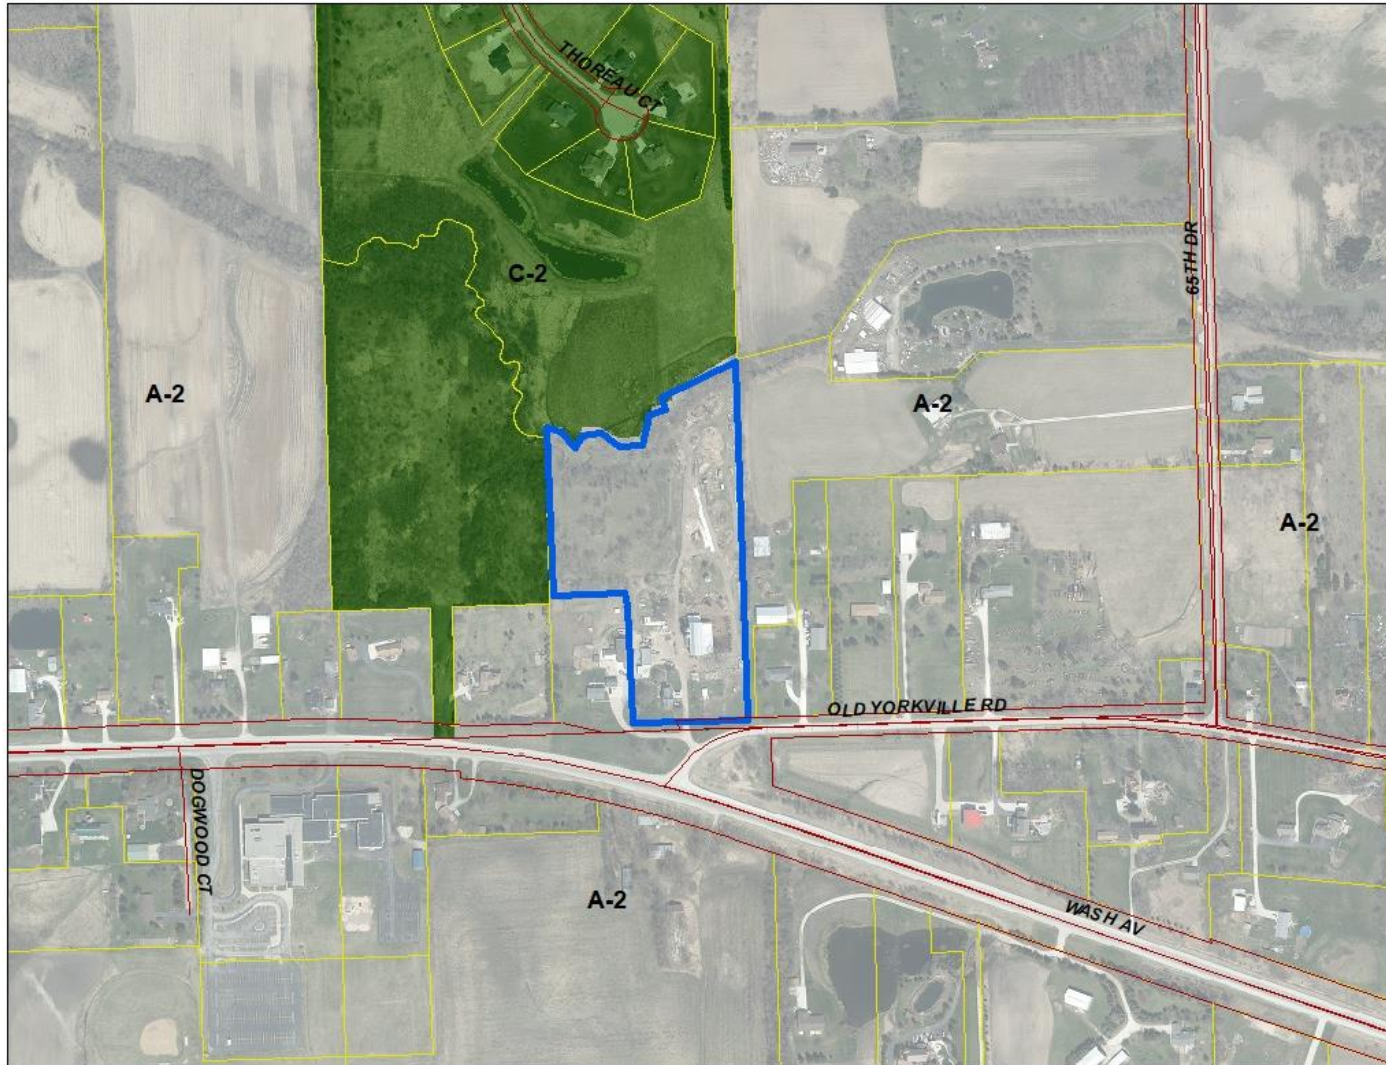

Rachel Rank, Owner

Site Address: 18320 Old Yorkville Road

**A-2 Conditional Use to construct a 30'x60' creamery addition to an existing barn for a dairy product business known as "Silo View Creamery"**

Location Map

SEC 5 – T3N – R21E

Village of Yorkville

Rachel Rank, Owner

Site Address: 18320 Old Yorkville Road

A-2 Conditional Use to construct a 30'x60' creamery addition to an existing barn for a dairy product business known as "Silo View Creamery"

2020 Aerial

SEC 5 - T3N - R21E

Village of Yorkville

Rachel Rank, Owner

Site Address: 18320 Old Yorkville Road

**A-2 Conditional Use to construct a 30'x60' creamery addition to an existing barn for a dairy product business known as "Silo View Creamery"**

## Zoning Map

SEC 5 – T3N – R21E

Village of Yorkville